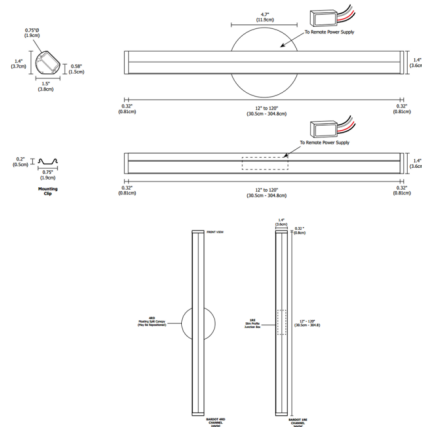

### Description

The Bardot Vanity with 1 Inch Rectangle or 4 Inch Round Canopy features a milky white diffuser lens that provides uniform light without hotspots. Available in various increments from 12 to 96 inches, a variety of finishes, 5 LED watts per foot, and a spectrum of color temperature options. Chrome finish available up to 84 inches. Finished lengths include end caps. Fixture includes a 24 VDC Class 2 low voltage LED transformer that fits inside a standard 4 inch electrical box with round plaster ring and supplied Slim Profile Junction Box (IRE) which does not require a canopy or a 4 inch round canopy. Limited quantities available in White finish. Note: Product is built to order.

### Specifications

COLOR	N/A
BODY FINISH	Chrome
WATTAGE	5W
DIMMER	Low Voltage Electronic
DIMENSIONS	13.1"L x 1.5"W x 1.4"H
INTEGRATED LED MODULE	1 x LED/5W/24V LED

### Technical Information

LAMP LIFE	50000 hours
COLOR RENDERING	95 CRI
LAMP COLOR	2700K
LUMENS/WATT	63.60
LUMINOUS FLUX	318 lumens

Shown in chrome

CLICK TO VIEW PRODUCT

Notes: \_\_\_\_\_