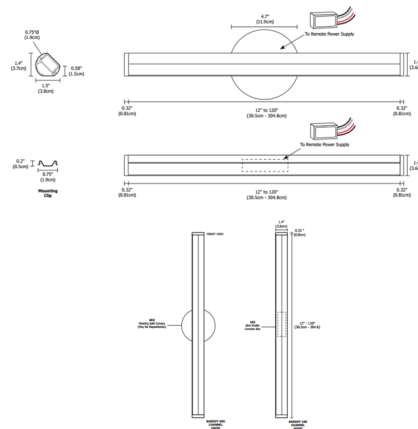

### Description

The Bardot Vanity with 1 Inch Rectangle or 4 Inch Round Canopy features a milky white diffuser lens that provides uniform light without hotspots. Available in various increments from 12 to 96 inches, a variety of finishes, 5 LED watts per foot, and a spectrum of color temperature options. Chrome finish available up to 84 inches. Finished lengths include end caps. Fixture includes a 24 VDC Class 2 low voltage LED transformer that fits inside a standard 4 inch electrical box with round plaster ring and supplied Slim Profile Junction Box (IRE) which does not require a canopy or a 4 inch round canopy. Limited quantities available in White finish. Note: Product is built to order.

### Specifications

COLOR	N/A
BODY FINISH	Chrome
WATTAGE	5W
DIMMER	Low Voltage Electronic
DIMENSIONS	13.1"L x 1.5"W x 1.4"H
INTEGRATED LED MODULE	1 x LED/5W/24V LED

### Technical Information

LAMP LIFE	50000 hours
COLOR RENDERING	95 CRI
LAMP COLOR	2700K
LUMENS/WATT	63.60
LUMINOUS FLUX	318 lumens

Shown in chrome

CLICK TO VIEW PRODUCT

Notes: