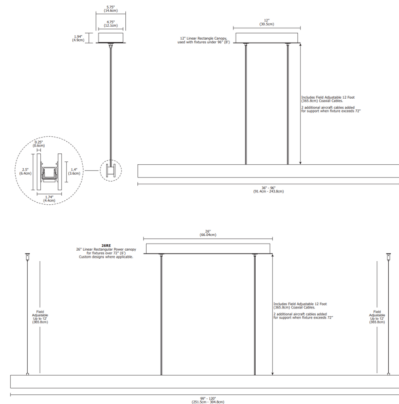

By PureEdge Lighting

Description

Glide Glass Center Feed Downlight Suspension features a diffused white lens with 100 degree beam spread. Glass available in Black, White or Mirror with optional black or white louvers. Channel lengths sold in 12 inch increments from 36 to 120 inches with 5, 7 or 10 watt options. Available in a variety of color temperature options. Includes rectangle canopy with 120V input/24VDC output Universal (UNI) LED power supply (dimmable with an electronic low voltage (ELV), 0-10V, or Triac (magnetic dimmer). Note: Product is built to order.

Specifications

COLOR No Louver
 BODY FINISH Mirror Glass
 WATTAGE 15W
 DIMMER Low Voltage Electronic
 DIMENSIONS 36"L x 1.74"W x 2.5"H
 INTEGRATED LED MODULE 3 x LED/5W/120V LED

Technical Information

LAMP LIFE 50000 hours
 COLOR RENDERING 92 CRI
 LAMP COLOR 2700K
 LUMENS/WATT 162.00
 LUMINOUS FLUX 810 lumens

Shown in mirror glass / no louver

CLICK TO VIEW PRODUCT

Notes: