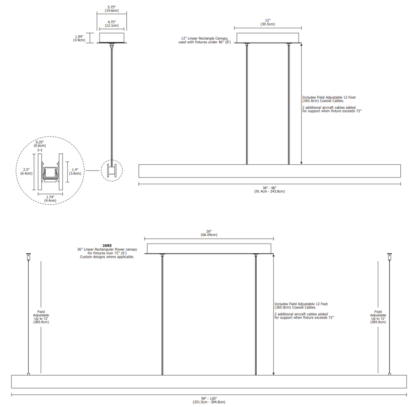

Shown in wood walnut / no louver