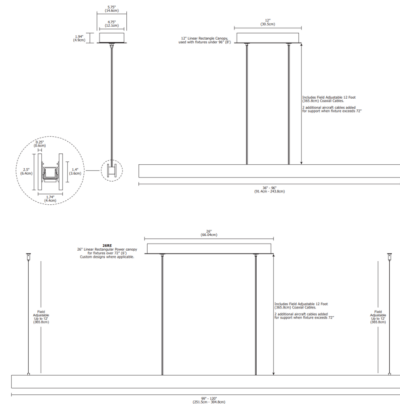

Shown in wood walnut / no louver