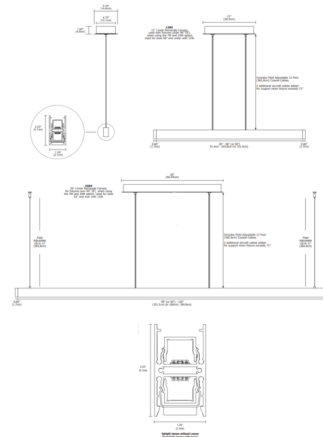

Shown in satin nickel / white lens