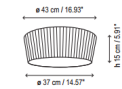

### Description

Plafonet Ceiling Flush Mount features a hand wrapped White or Cream translucent polyester blend ribbon shade, or a White cotton shade. Finish in Stainless Steel. Includes frosted polycarbonate injection-molded diffuser. Available in two sizes. Requires 60 watt 120 volt A15 medium base incandescent lamps, not included. UL listed. Dimensions: Small: 14.57 inch diameter x 5.91 inch height. Medium: 21.26 inch diameter x 5.91 inch height.

### Specifications

COLOR	Cream Translucent Ribbon
BODY FINISH	Stainless Steel
WATTAGE	240W
DIMMER	Standard 120V
DIMENSIONS	21.26"W x 5.91"H
BULB NOT INCLUDED	4 x A15/Medium (E26)/60W/120V Incandescent
COUNTRY OF ORIGIN	Spain