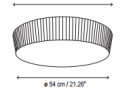

### Description

Plafonet Ceiling Flush Mount features a hand wrapped White or Cream translucent polyester blend ribbon shade, or a White cotton shade. Finish in Stainless Steel. Includes frosted polycarbonate injection-molded diffuser. Available in two sizes. Requires 60 watt 120 volt A15 medium base incandescent lamps, not included. UL listed. Dimensions: Small: 14.57 inch diameter x 5.91 inch height. Medium: 21.26 inch diameter x 5.91 inch height.

### Specifications

COLOR	Cream Translucent Ribbon
BODY FINISH	Stainless Steel
WATTAGE	240W
DIMMER	Standard 120V
DIMENSIONS	21.26"W x 5.91"H
BULB NOT INCLUDED	4 x A15/Medium (E26)/60W/120V Incandescent
COUNTRY OF ORIGIN	Spain