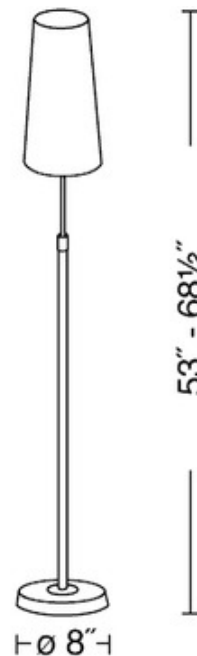

# Illuminator 6354 Narrow Shade Adjustable Floor Lamp

**Description:**

The Illuminator 6354 Narrow Shade Adjustable Floor Lamp features a Satin White or Kupfer hand-washable fabric shade with a Hand Brushed Old Bronze, Brushed Brass, Antique Brass, or Satin Nickel finish. One 75 watt max 120 volt A19 medium base bulb is required, but not included. 8 inch base width x 53-68.5 inch adjustable height. UL listed.

Shown in: Satin Nickel / Satin White

**List Price:** \$488.00  
**Our Price:** \$390.40

**Shade Color:** Satin White  
**Body Finish:** Satin Nickel  
**Lamp:** 1 x A19/Medium (E26)/53W/120V Incandescent  
 1 x A19/Medium (E26)/120V LED  
**Wattage:** 53W  
**Dimmer:** Incandescent  
**Dimensions:** 68.5"H x 8"W

Product Number: <b>HLK44576</b>			
Company:		Fixture Type:	Date: Apr 22, 2018
Project:		Approved By:	

#0815FL-63541-06511-SWSN

Fax: (773) 883-6131

Phone: 866-954-4489

Address: 1718 W. Fullerton Ave. Chicago IL 60614