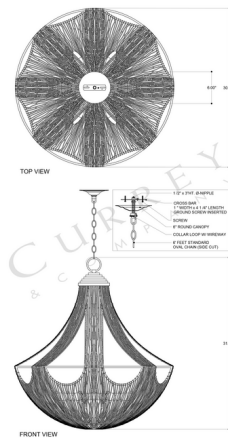

Description

Eduardo Chandelier features Natural Iron in Brass finish. Six 60 watt, 120 volt B10 Candelabra base incandescent bulbs are required, but not included. 30 inch width x 32 inch height.

Shown in natural iron / brass

Specifications

COLOR	Brass
BODY FINISH	Natural Iron
WATTAGE	30W
DIMMER	Standard 120V
DIMENSIONS	30"W x 32"H
BULB NOT INCLUDED	6 x B11/Candelabra (E12)/5W/120V LED
OTHER BULB OPTIONS	6 x B10/Candelabra (E12)/60W/120V Incandescent
COUNTRY OF ORIGIN	India