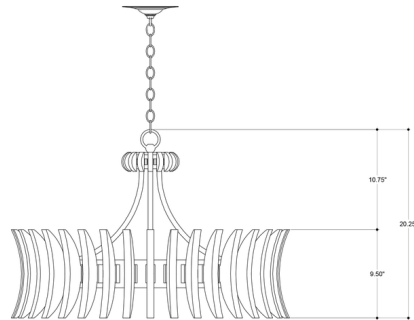

### Description

The Coquette Chandelier is a modern iteration of Art Deco artistry made of slices of optic crystal and metal in an antique brass finish. The crystal blades that line the brass chandelier read like half-moon slivers to bring the fixture a luminous warm-cool sense of glamour. Note: Requires junction box for fixtures weighing over 50 pounds.

### Specifications

COLOR	Crystal
BODY FINISH	Antique Brass
WATTAGE	56W
DIMMER	Standard 120V
DIMENSIONS	30"W x 20"H
BULB NOT INCLUDED	8 x B10/Candelabra (E12)/7W/120V LED
COUNTRY OF ORIGIN	China

CLICK TO VIEW PRODUCT