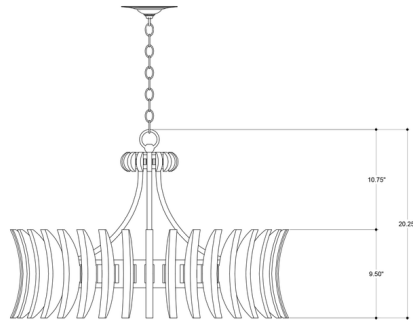

### Description

The Coquette Chandelier is a modern iteration of Art Deco artistry made of slices of optic crystal and metal in an antique brass finish. The crystal blades that line the brass chandelier read like half-moon slivers to bring the fixture a luminous warm-cool sense of glamour. Note: Requires junction box for fixtures weighing over 50 pounds.

### Specifications

COLOR	Crystal
BODY FINISH	Antique Brass
WATTAGE	56W
DIMMER	Standard 120V
DIMENSIONS	30"W x 20"H
BULB NOT INCLUDED	8 x B10/Candelabra (E12)/7W/120V LED
COUNTRY OF ORIGIN	China

CLICK TO VIEW PRODUCT