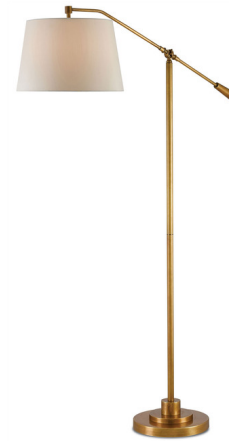

Lightology

lightology.com
866-954-4489
07-08-26

Project: _____
Company: _____
Location: _____ Fixture Type: _____
SPEC #: **CRC447334**
Approved On: _____ Approved By: _____

Maxstoke Floor Lamp By Currey & Company

Description

The Maxstoke Floor Lamp is a nod to Americana and the utilitarian leanings of our country's colonial era. The Maxstoke Floor Lamp has an adjustable arm that is so appealing it would be just as brilliant in an office setting as in a living room. The popular arc lamp is made of metal and beige shantung shade swivels and adjusts to make this floor lamp a book lover's go-to illumination.

Specifications

COLOR	Beige
BODY FINISH	Antique Brass
WATTAGE	100W
DIMMER	N/A
DIMENSIONS	15"W x 65.75"H x 33"D
BULB NOT INCLUDED	1 x A19/Medium (E26)/100W/120V Incandescent
OTHER BULB OPTIONS	1 x A19/Medium (E26)/120V LED
COUNTRY OF ORIGIN	China

Shown in antique brass / beige

CLICK TO VIEW PRODUCT

Notes: