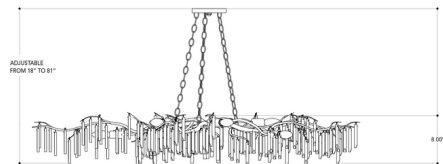

### Description

Forest Light Chandelier features delicate Quartz Crystal accents dangling from a Washed Lucerne Gold or Textured Silver finished frame. Ten 60 watt, 120 volt Candelabra base bulbs are required, but not included. 60 inch width x 14 inch height x 74 inch maximum length. UL listed.

### Specifications

COLOR	Quartz Crystal
BODY FINISH	Washed Lucerne Gold
WATTAGE	50W
DIMMER	Standard 120V
DIMENSIONS	62"W x 18"H
BULB NOT INCLUDED	10 x B11/Candelabra (E12)/5W/120V LED
OTHER BULB OPTIONS	10 x B10/Candelabra (E12)/120V LED 10 x B10/Candelabra (E12)/60W/120V Incandescent
COUNTRY OF ORIGIN	Philippines