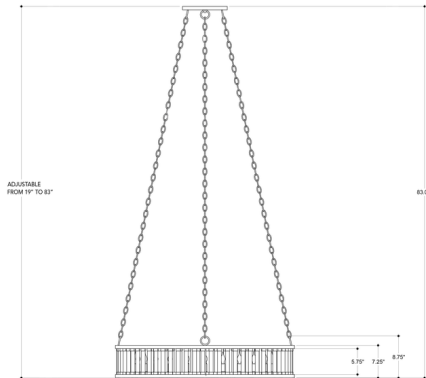

By Currey & Company

Description

The Elixir Round Chandelier features a Bronze Verdigris finish with Optic Crystal. Twenty-four 40 watt max 120 volt candelabra base bulbs are required, but not included. 40 inch width x 9 inch height x 81 inch maximum length. 72 inch chain included. UL listed.

Shown in bronze verdigris / crystal

Specifications

COLOR	Crystal
BODY FINISH	Bronze Verdigris
WATTAGE	960W
DIMMER	Standard 120V
DIMENSIONS	40"W x 9"H
BULB NOT INCLUDED	24 x B10/Candelabra (E12)/40W/120V Incandescent
COUNTRY OF ORIGIN	Philippines