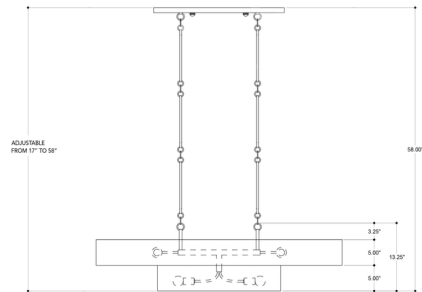

Shown in antique gold leaf / gold leaf

Specifications

COLOR	Gold Leaf
BODY FINISH	Antique Gold Leaf
WATTAGE	360W
DIMMER	Standard 120V
DIMENSIONS	50.5"L x 23.5"W x 13.25"H
BULB NOT INCLUDED	6 x B10/Candelabra (E12)/60W/120V Incandescent
OTHER BULB OPTIONS	6 x B10/Candelabra (E12)/120V LED 6 x G16.5/Candelabra (E12)/120V Incandescent 6 x G16.5/Candelabra (E12)/120V LED
COUNTRY OF ORIGIN	Philippines