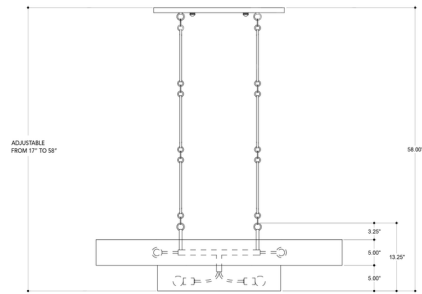

Shown in antique gold leaf / gold leaf

Specifications

COLOR	Gold Leaf
BODY FINISH	Antique Gold Leaf
WATTAGE	360W
DIMMER	Standard 120V
DIMENSIONS	50.5"L x 23.5"W x 13.25"H
BULB NOT INCLUDED	6 x B10/Candelabra (E12)/60W/120V Incandescent
OTHER BULB OPTIONS	6 x B10/Candelabra (E12)/120V LED 6 x G16.5/Candelabra (E12)/120V Incandescent 6 x G16.5/Candelabra (E12)/120V LED
COUNTRY OF ORIGIN	Philippines