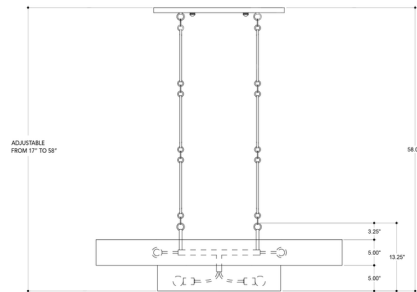

Shown in antique gold leaf / gold leaf

Specifications

COLOR	Gold Leaf
BODY FINISH	Antique Gold Leaf
WATTAGE	360W
DIMMER	Standard 120V
DIMENSIONS	50.5\"L x 23.5\"W x 13.25\"H
BULB NOT INCLUDED	6 x B10/Candelabra (E12)/60W/120V Incandescent
OTHER BULB OPTIONS	6 x B10/Candelabra (E12)/120V LED 6 x G16.5/Candelabra (E12)/120V Incandescent 6 x G16.5/Candelabra (E12)/120V LED
COUNTRY OF ORIGIN	Philippines