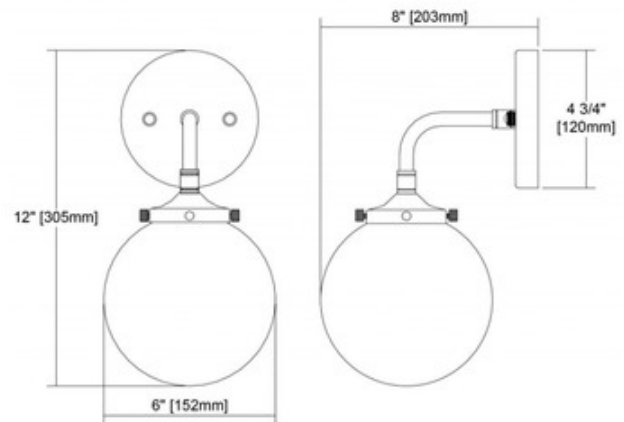

COMPANY

PROJECT

FIXTURE TYPE

APPROVED BY

DATE