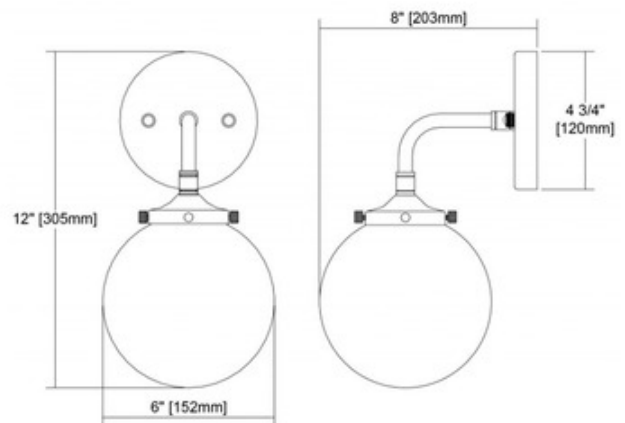

**BRAND**

Elk Home

**DESCRIPTION**

The Boudreaux Wall Sconce showcases a retro design that features a clear glass globe with a variety of finishes. Can be mounted with globes facing up or down.

*Shown in: Antique Gold / Clear*

<b>SHADE COLOR</b>	Clear
<b>BODY FINISH</b>	Antique Gold
<b>WATTAGE</b>	60W
<b>DIMMER</b>	Standard 120V
<b>DIMENSIONS</b>	6"W x 12"H x 8"D
<b>BULB NOT INCLUDED</b>	
<b>LAMP</b>	1 x B10/Candelabra (E12)/60W/120V Incandescent 1 x B10/Candelabra (E12)/120V LED

*Technical Information*

<b>PRODUCT DIMENSIONS</b>	Backplate: 4.75" Dia.
---------------------------	-----------------------

<b>SPEC #</b>	DMD447619
---------------	-----------

COMPANY	PROJECT	FIXTURE TYPE	APPROVED BY	DATE