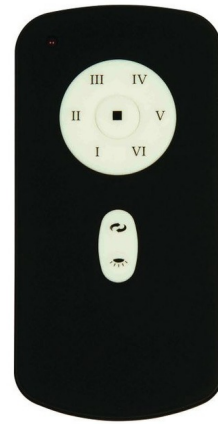

Lightology

lightology.com
866-954-4489
05-18-26

Project: _____

Company: _____

Location: _____ Fixture Type: _____

SPEC #: **CRF447884**

Approved On: _____ Approved By: _____

Remote w/Reverse for DC Fans By Craftmade

Description

Remote w/Reverse for DC Fans is for use with Ellington fans. Available in Black. Remote control with Reverse and six fan speeds.

Shown in black

Specifications

COLOR	N/A
BODY FINISH	Black
WATTAGE	N/A
DIMMER	N/A
DIMENSIONS	8.7"L x 2.32"W x 4.69"H
BULB	N/A
COUNTRY OF ORIGIN	China