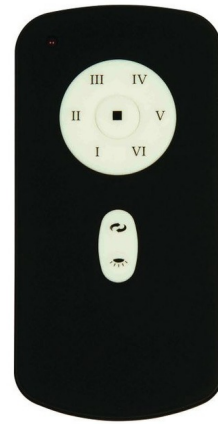

Lightology

lightology.com
866-954-4489
04-01-26

Project: _____

Company: _____

Location: _____ Fixture Type: _____

SPEC #: **CRF447884**

Approved On: _____ Approved By: _____

Remote w/Reverse for DC Fans By Craftmade

Description

Remote w/Reverse for DC Fans is for use with Ellington fans. Available in Black. Remote control with Reverse and six fan speeds.

Shown in black

Specifications

COLOR	N/A
BODY FINISH	Black
WATTAGE	N/A
DIMMER	N/A
DIMENSIONS	8.7"L x 2.32"W x 4.69"H
BULB	N/A
COUNTRY OF ORIGIN	China