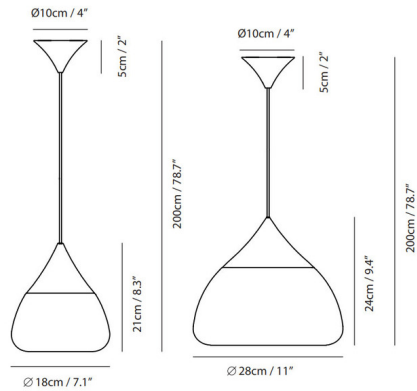

## Mist Pendant By Seed Design

### Specifications

COLOR . . . . . Frosted  
BODY FINISH . . . . . Chrome  
WATTAGE . . . . . 60W  
DIMMER . . . . . Standard 120V  
DIMENSIONS . . . . . 7"W x 8.27"H  
BULB NOT INCLUDED . . . . . 1 x PAR30/Medium (E26)/60W/120V Halogen  
COUNTRY OF ORIGIN . . . . . China