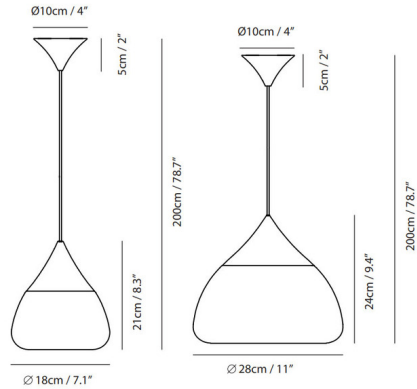

Description

The Mist Pendant is inspired by intriguing mountain scenes. Close enough to sense clouds and mist when they are on the mountain top, Mist was born. Available with sandblasted frosted glass shade and a Chrome, Copper, or Matte Brass finish in two sizes. ETL listed.

Shown in chrome / frosted

Specifications

COLOR Frosted
BODY FINISH Chrome
WATTAGE 60W
DIMMER Standard 120V
DIMENSIONS 7"W x 8.27"H
BULB NOT INCLUDED 1 x PAR30/Medium (E26)/60W/120V Halogen
COUNTRY OF ORIGIN China