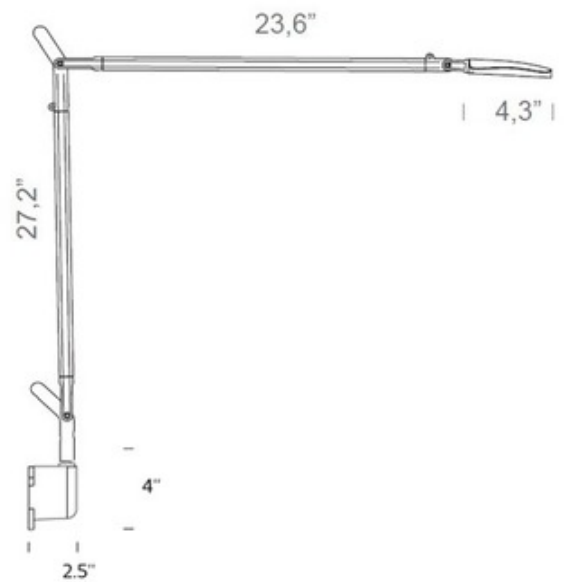

COMPANY

PROJECT

FIXTURE TYPE

APPROVED BY

DATE