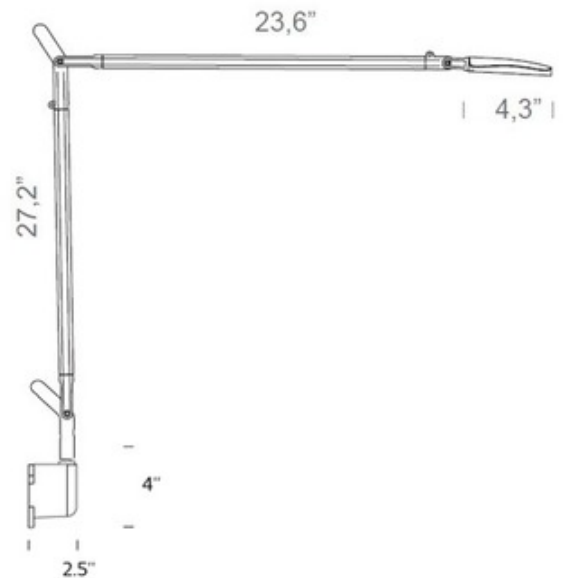

COMPANY

PROJECT

FIXTURE TYPE

APPROVED BY

DATE