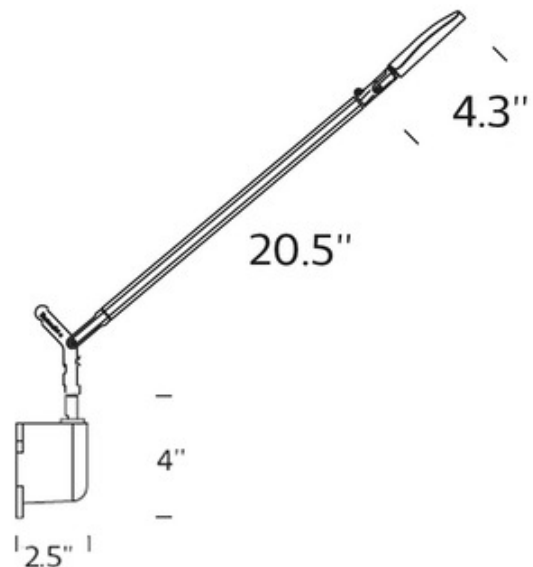

**BRAND**

Fontana Arte

**DESCRIPTION**

The Demi Volee Plug In Wall Light features an Anthracite Grey or White finish. Body constructed of extruded aluminum and head and joints in die cast aluminum. A simple wave of the hand under the adjustable head of the lamp turns on the integrated LED light source without any contact. A touch sensor above the head allows the flow of light to be regulated to four different levels of intensity (0%, 40%, 60%, 100%) and a Time Out system automatically switches off the lamp after 5 hours. Includes 4 inch height x 2.5 inch depth screw-on wall support. 4.3 inch shade width x 24.8 inch maximum height x 24.8 inch maximum depth.

<b>SHADE COLOR</b>	N/A
<b>BODY FINISH</b>	Anthracite Grey
<b>WATTAGE</b>	7.5W
<b>DIMMER</b>	Included
<b>DIMENSIONS</b>	4.3"W x 24"H x 24.8"D
<b>INTEGRATED LED MODULE</b>	
<b>LAMP</b>	1 x LED/7.5W/120V LED

*Technical Information*

<b>LUMINOUS FLUX</b>	800 lumens
<b>LUMENS/WATT</b>	106.67
<b>LAMP COLOR</b>	2700K
<b>COLOR RENDERING</b>	90 CRI

**SPEC #** FON448117

COMPANY

PROJECT

FIXTURE TYPE

APPROVED BY

DATE