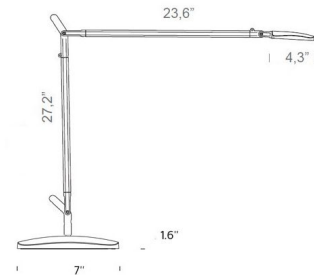

CLICK TO VIEW PRODUCT

Notes: