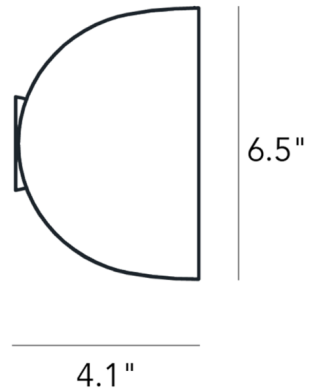

CLICK TO VIEW PRODUCT

Notes: