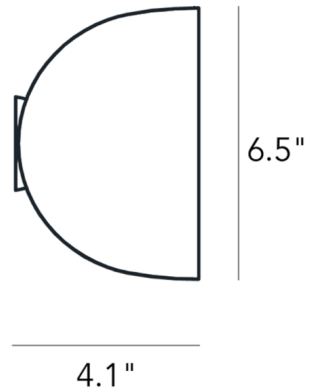

### Specifications

COLOR	N/A
BODY FINISH	Graphite
WATTAGE	9W
DIMMER	Dimmable
DIMENSIONS	6.5"W x 6.5"H x 4.1"D
INTEGRATED LED MODULE	2 x LED/4.5W/120V LED
COUNTRY OF ORIGIN	Italy