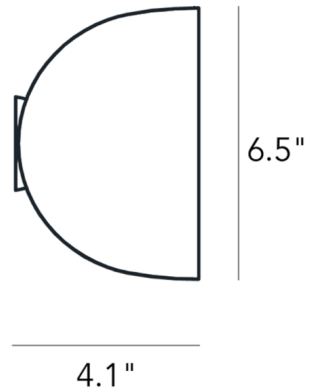

Specifications

COLOR N/A
BODY FINISH Graphite
WATTAGE 9W
DIMMER Standard 120V
DIMENSIONS 6.5"W x 6.5"H x 4.1"D
INTEGRATED LED MODULE 2 x LED/4.5W/120V LED
COUNTRY OF ORIGIN Italy

Technical Information

COLOR RENDERING 90 CRI
LAMP COLOR 2700K
LUMENS/WATT 155.56
LUMINOUS FLUX 700 lumens

Shown in graphite

4.1"

CLICK TO VIEW PRODUCT

Notes: