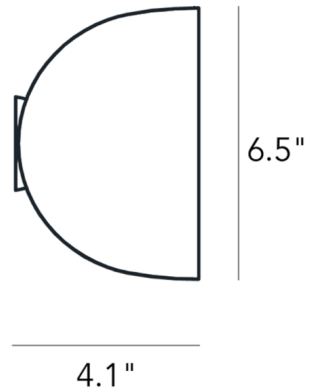

Shown in graphite

CLICK TO VIEW PRODUCT

Notes: