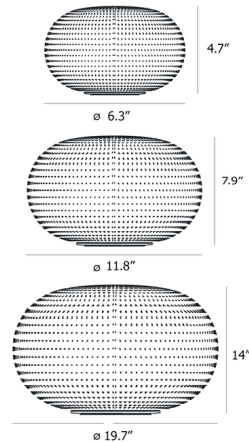

Shown in white / white