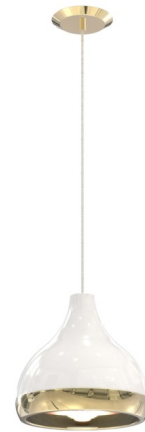

Lightology

lightology.com
866-954-4489
06-15-26

Project: _____

Company: _____

Location: _____ Fixture Type: _____

SPEC #: **DLF448178**

Approved On: _____ Approved By: _____

Hanna Mini Pendant By Delightfull

Description

Hanna Pendant is made of brass and aluminum by artisans who apply an ancient technique called hand metal spinning. Finish inside and out in Matte White and Gold plating. One 40 watt, 120 volt A-type medium base incandescent bulb is required, but not included. 7 inch diameter x 7.9 inch height x 47.3 inch overall length.

Shown in gold / matte white

Specifications

COLOR Matte White
BODY FINISH Gold
WATTAGE 29W
DIMMER Standard 120V
DIMENSIONS 47.3"L x 7"W x 7.9"H
BULB NOT INCLUDED 1 x A19/Medium (E26)/29W/120V Incandescent
COUNTRY OF ORIGIN Portugal