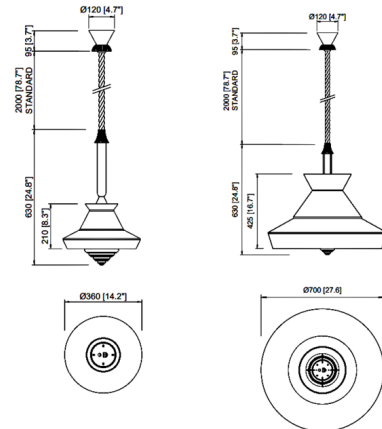

### Specifications

COLOR	Sale E Pepe Multi
BODY FINISH	Satin Brass / Green Silk Rope
WATTAGE	14W
DIMMER	Standard 120V
DIMENSIONS	14.2"W x 24.8"H
BULB NOT INCLUDED	1 x A19/Medium (E26)/14W/120V LED
COUNTRY OF ORIGIN	Italy

### Technical Information

PRODUCT DIMENSIONS . . . . . Adjustable Cable Length: 78.7"

CLICK TO VIEW PRODUCT

Notes: