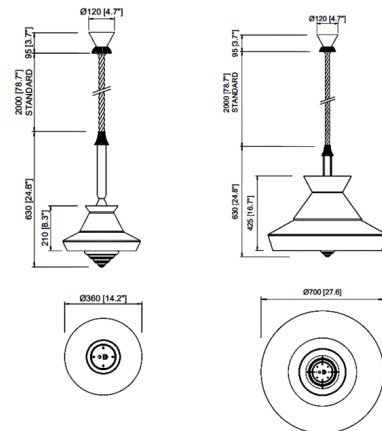

Specifications

COLOR Sale E Pepe Multi
 BODY FINISH Satin Brass
 WATTAGE 14W
 DIMMER Standard 120V
 DIMENSIONS 14.2"W x 24.8"H
 BULB NOT INCLUDED 1 x A19/Medium (E26)/14W/120V LED
 COUNTRY OF ORIGIN Italy

Technical Information

PRODUCT DIMENSIONS Adjustable Cable Length: 78.7"

Shown in satin brass / sale e pepe multi

CLICK TO VIEW PRODUCT

Notes: