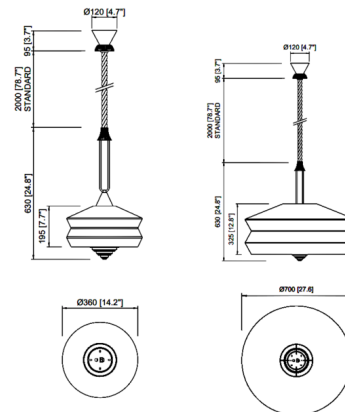

### Specifications

COLOR	Mint Multi
BODY FINISH	Satin Brass
WATTAGE	14W
DIMMER	Standard 120V
DIMENSIONS	14.2"W x 24.8"H
BULB NOT INCLUDED	1 x A19/Medium (E26)/14W/120V LED
COUNTRY OF ORIGIN	Italy

### Technical Information

PRODUCT DIMENSIONS . . . . . Adjustable Cable Length: 78.7"

CLICK TO VIEW PRODUCT

Notes: