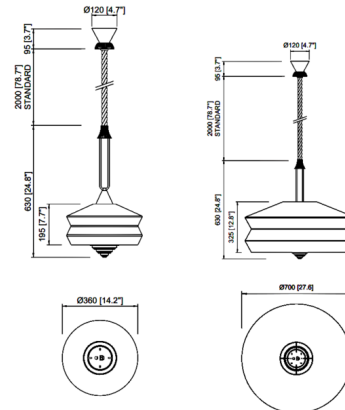

Description

The Calypso Antigua Pendant is a collection of lamps inspired by the forties. They show a connection with the tropical and Southern American world, where the European deco style, characterized by geometric lines and black and whites, is twisted and revitalized thanks to bright colors, patterns, and twine. Includes a moss green braided silk suspension cable. Note: 27.5 inch option available in Mint Multi only.

Shown in satin brass / mint multi

Specifications

COLOR	Mint Multi
BODY FINISH	Satin Brass
WATTAGE	14W
DIMMER	Standard 120V
DIMENSIONS	14.2"W x 24.8"H
BULB NOT INCLUDED	1 x A19/Medium (E26)/14W/120V LED
COUNTRY OF ORIGIN	Italy

Technical Information

PRODUCT DIMENSIONS Adjustable Cable Length: 78.7"

CLICK TO VIEW PRODUCT

Notes: