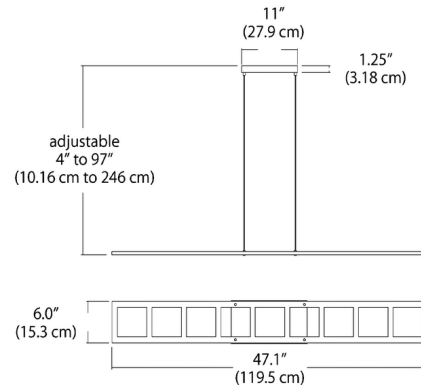

### Description

The airy Quadra Up/Down Light Linear Suspension floats from four nearly invisible cables and is so thin it almost disappears when viewed from the side. Stamped stainless steel construction with a Polished Chrome finish. Driver located inside canopy. Dimmable with a TRIAC dimmer.

### Specifications

COLOR . . . . . Frosted  
BODY FINISH . . . . . Polished Chrome  
WATTAGE . . . . . 39W  
DIMMER . . . . . Low Voltage Electronic  
DIMENSIONS . . . . . 47.1"L x 6"W x 0.5"H  
INTEGRATED LED MODULE . . . . . 1 x LED/39W/120V LED  
COUNTRY OF ORIGIN . . . . . China