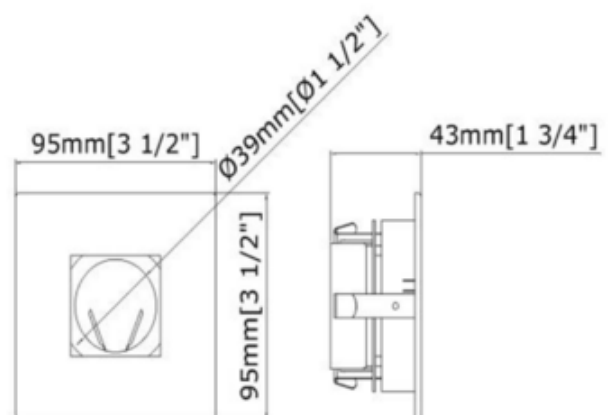

COMPANY	PROJECT	FIXTURE TYPE	APPROVED BY	DATE