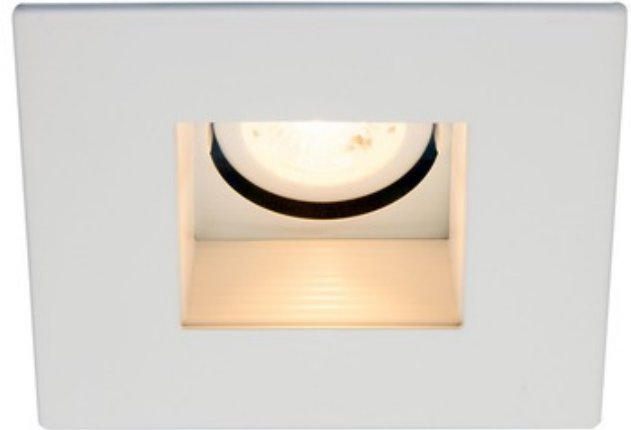

BRAND

Beach Lighting

DESCRIPTION

R3-590 3 Inch Square On Square Baffle Adjustable Trim is designed for use in line voltage applications. Adjustable 15 degrees from vertical position. Clear lens included. Accommodates one 120 volt GU10 MR16 halogen bulb up to 50 watts (or LED equivalent), sold separately. 3.5 inch square outside dimension. 1.50 inch square aperture. Note: A complete fixture requires a housing and trim, sold separately.

Shown in: Matte White

TRIM COLOR	N/A
BODY FINISH	Matte White
WATTAGE	7W
DIMMER	Dimmable
DIMENSIONS	3.5"W x 1.75"H x 3.5"D
BULB NOT INCLUDED	
LAMP	1 x MR16/GU10/7W/120V LED

Technical Information

FUNCTION	Adjustable Accent
CEILING TYPE	Drywall with Trim
APERTURE SHAPE	Square
APERTURE SIZE	1.50"