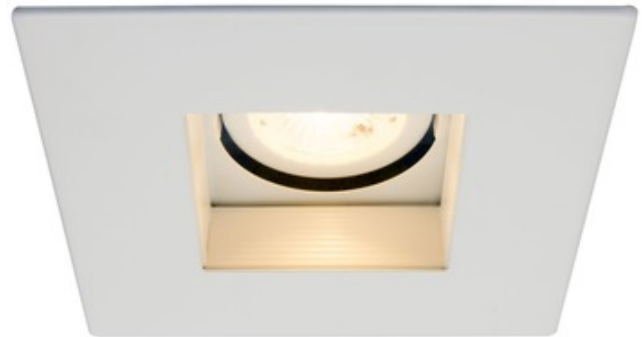

**BRAND**

Beach Lighting

**DESCRIPTION**

R4-549 4 Inch Square Square Lensed Trim is designed for use in low and line voltage applications. Includes frosted lens. Accommodates one 12 volt, GU5.3 MR16 halogen or 120 volt, GU10 MR16 halogen bulb up to 50 watts (or LED equivalent), sold separately. Bulb type dependent on housing/trim combination. Halogen GU10 MR16 dimmable with a standard incandescent dimmer. See bulb manufacturer specification for dimmer compatibility when using halogen GU5.3 MR16 or LED equivalents. 5 inch square outside dimension. A complete fixture consists of a housing and trim, sold separately.

*Shown in: Matte White / Clear*

<b>TRIM COLOR</b>	Clear
<b>BODY FINISH</b>	Matte White
<b>WATTAGE</b>	50W
<b>DIMMER</b>	Dimmable
<b>DIMENSIONS</b>	5"W x 5"D
<b>LAMP</b>	1 x MR16/GU10/50W/120V Halogen 1 x MR16/GU10/120V LED 1 x MR16/GU5.3 (bipin)/12V LED 1 x MR16/GU5.3 (bipin)/12V Halogen

*Technical Information*

<b>FUNCTION</b>	Downlight
<b>CEILING TYPE</b>	Drywall with Trim
<b>APERTURE SHAPE</b>	Square
<b>APERTURE SIZE</b>	4.000"

**ITEM NUMBER** BEA448320

COMPANY	PROJECT	FIXTURE TYPE	APPROVED BY	DATE