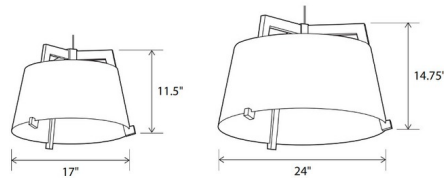

Lightology

lightology.com
866-954-4489
07-10-26

Project: _____

Company: _____

Location: _____ Fixture Type: _____

SPEC #: **CER448387**

Approved On: _____ Approved By: _____

Ignis Rigid Stem Pendant By Cerno

Description

The Ignis Rigid Stem Pendant has been reduced to just frame and shade, highlighting the interplay of its components and accentuating the clean lines of its form. Available in various metallic shades with wood frame, in two sizes, with or without a diffuser to reduce glare. UL listed. Made in the USA.

Specifications

COLOR	N/A
BODY FINISH	Rose Gold / Dark Stained Walnut
WATTAGE	53W
DIMMER	Standard 120V
DIMENSIONS	17\"W x 11.5\"H
BULB NOT INCLUDED	1 x A19/Medium (E26)/53W/120V Incandescent
COUNTRY OF ORIGIN	United States

CLICK TO VIEW PRODUCT

Notes: