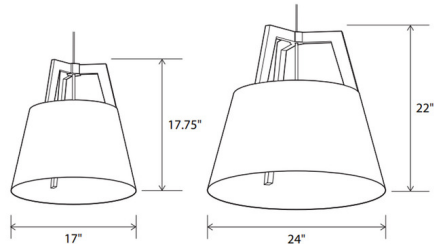

CLICK TO VIEW PRODUCT

Notes: