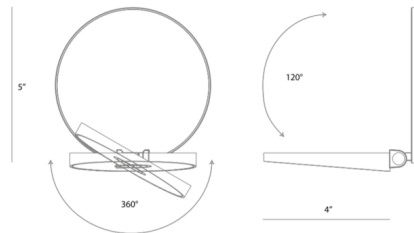

CLICK TO VIEW PRODUCT

Notes: