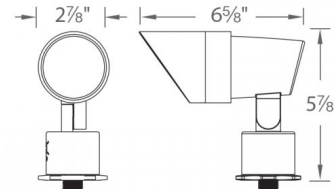

Shown in bronze on aluminum

Specifications

COLOR	N/A
BODY FINISH	Bronze on Aluminum
WATTAGE	18W
DIMMER	Low Voltage Magnetic
DIMENSIONS	2.9"W x 5.9"H x 6.6"D
INTEGRATED LED MODULE	1 x LED/18W/12V LED
COUNTRY OF ORIGIN	China