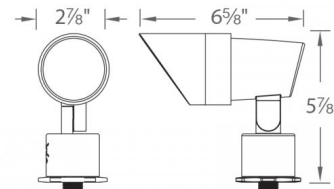

Shown in bronze on aluminum

Specifications

COLOR	N/A
BODY FINISH	Bronze on Aluminum
WATTAGE	18W
DIMMER	Low Voltage Magnetic
DIMENSIONS	2.9"W x 5.9"H x 6.6"D
INTEGRATED LED MODULE	1 x LED/18W/12V LED
COUNTRY OF ORIGIN	China