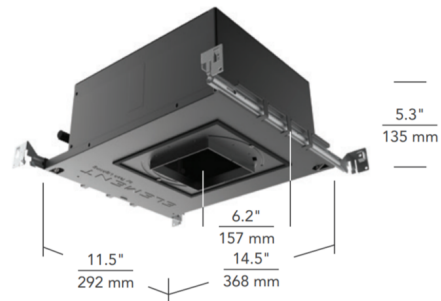

CLICK TO VIEW PRODUCT

Notes: