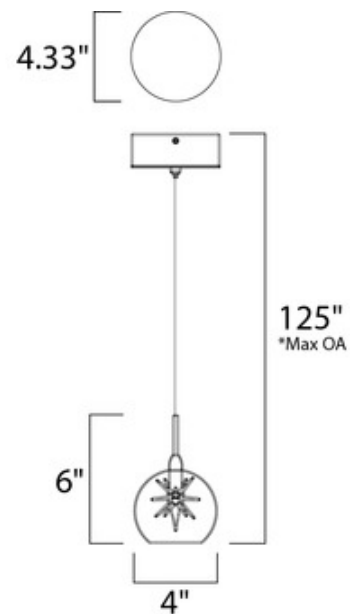

BRAND

Et2

DESCRIPTION

The Starburst Pendant features an orb of light with a Satin Nickel finish. Shade available in Clear glass with a Clear center starburst. One 20 watt 12 volt G4 base Xenon bulb is included. 4 inch width x 6 inch height x 125 inch maximum length. UL or ETL listed.

Shown in: Satin Nickel / Clear Starburst

SHADE COLOR	Clear Starburst
BODY FINISH	Satin Nickel
WATTAGE	20W
DIMMER	Low Voltage Electronic
DIMENSIONS	125"L x 4"W x 6"H
LAMP	1 x JC/G4 (bipin)/20W/12V Krypton Xenon

ITEM NUMBER ET244927

*max overall height

COMPANY	PROJECT	FIXTURE TYPE	APPROVED BY	DATE