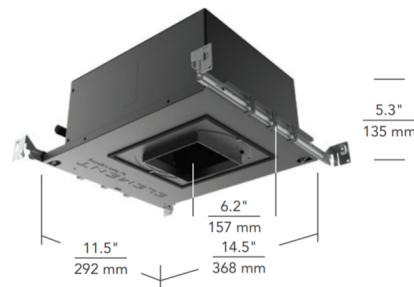

CLICK TO VIEW PRODUCT

Notes: