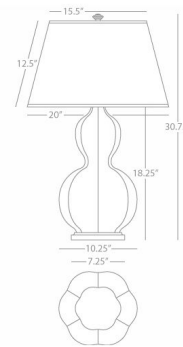

Shown in bruton white / pearl dupioni

Specifications

COLOR	Pearl Dupioni
BODY FINISH	Bruton White
WATTAGE	150W
DIMMER	Included
DIMENSIONS	20"W x 30.75"H
BULB NOT INCLUDED	1 x A19 3-Way/Medium (E26)/150W/120V Incandescent
COUNTRY OF ORIGIN	United States