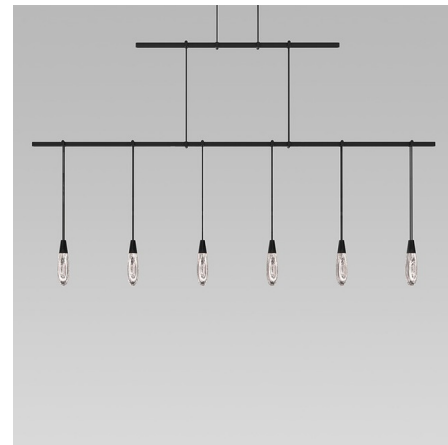

## Suspenders Linear Two Tier Pendant with Teardrops

By SONNEMAN

### Description

Suspended from delicate Hangers, the minimal linear silhouette form a continuous in-line run using ceiling and power feed hangers. Available with a Satin Black finish. ETL and UL listed.  
Luminaire 1: 6 x Teardrops Transformer Location: Outlet Box

### Specifications

COLOR	N/A
BODY FINISH	Satin Black
WATTAGE	13.8W
DIMMER	Low Voltage Electronic
DIMENSIONS	48"W x 48"H
INTEGRATED LED MODULE	6 x LED/2.3W/24V LED

### Technical Information

COLOR RENDERING	90 CRI
LAMP COLOR	3000K
LUMENS/WATT	456.52
LUMINOUS FLUX	1050 lumens

CLICK TO VIEW PRODUCT

Notes: