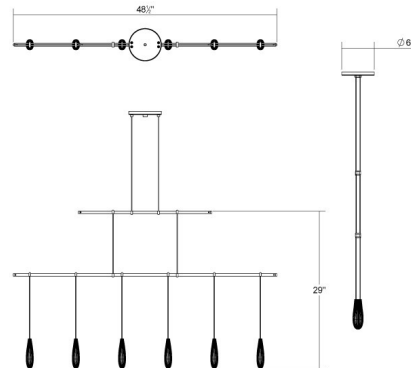

By Sonneman

Description

Suspended from delicate Hangers, the minimal linear silhouette form a continuous in-line run using ceiling and power feed hangers. Available with a Satin Black finish. ETL and UL listed.

Luminaire 1: 6 x Teardrops
Transformer Location:
Outlet Box

Shown in satin black

Specifications

COLOR	N/A
BODY FINISH	Satin Black
WATTAGE	13.8W
DIMMER	Low Voltage Electronic
DIMENSIONS	48"W x 48"H
INTEGRATED LED MODULE	6 x LED/2.3W/24V LED