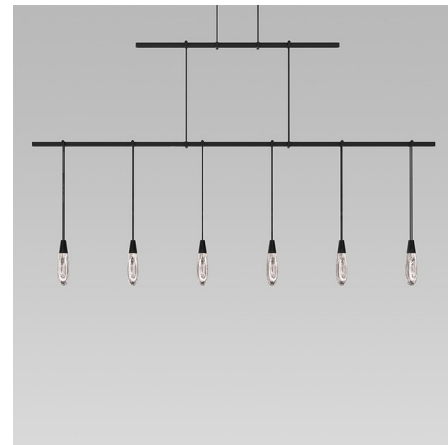

Lightology

lightology.com
866-954-4489
05-09-25

Project: _____
Company: _____
Location: _____ Fixture Type: _____
SPEC #: **SON449954**
Approved On: _____ Approved By: _____

Suspenders Linear Two Tier Pendant with Teardrops

By SONNEMAN - A Way of Light

Description

Suspended from delicate Hangers, the minimal linear silhouette form a continuous in-line run using ceiling and power feed hangers. Available with a Satin Black finish. ETL and UL listed.
Luminaire I: 6 x Teardrops
Transformer Location: Outlet Box

Shown in satin black

Specifications

COLOR N/A
BODY FINISH Satin Black
WATTAGE 13.8W
DIMMER Low Voltage Electronic
DIMENSIONS 48"W x 48"H
INTEGRATED LED MODULE 6 x LED/2.3W/24V LED

Technical Information

COLOR RENDERING 90 CRI
LAMP COLOR 3000K
LUMENS/WATT 456.52
LUMINOUS FLUX 1050 lumens