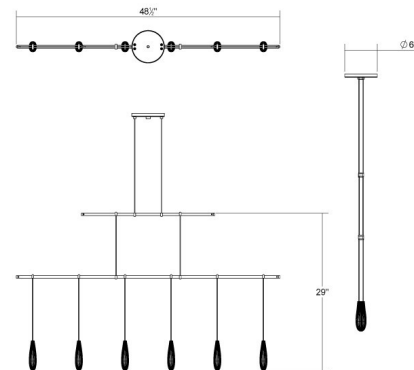

By SONNEMAN - A Way of Light

Description

Suspended from delicate Hangers, the minimal linear silhouette form a continuous in-line run using ceiling and power feed hangers. Available with a Satin Black finish. ETL and UL listed.
Luminaire I: 6 x Teardrops
Transformer Location: Outlet Box

Shown in satin black

Specifications

COLOR N/A
BODY FINISH Satin Black
WATTAGE 13.8W
DIMMER Low Voltage Electronic
DIMENSIONS 48"W x 48"H
INTEGRATED LED MODULE 6 x LED/2.3W/24V LED

Technical Information

COLOR RENDERING 90 CRI
LAMP COLOR 3000K
LUMENS/WATT 456.52
LUMINOUS FLUX 1050 lumens