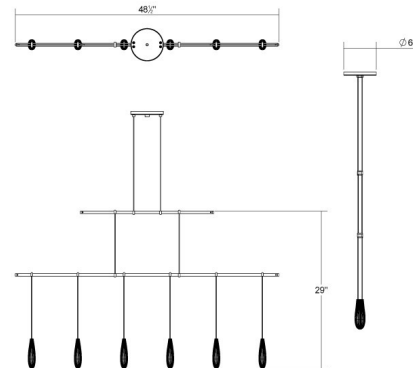

## Suspenders Linear Two Tier Pendant with Teardrops

By SONNEMAN

### Description

Suspended from delicate Hangers, the minimal linear silhouette form a continuous in-line run using ceiling and power feed hangers. Available with a Satin Black finish. ETL and UL listed.  
Luminaire 1: 6 x Teardrops Transformer Location: Outlet Box

### Specifications

COLOR	N/A
BODY FINISH	Satin Black
WATTAGE	13.8W
DIMMER	Low Voltage Electronic
DIMENSIONS	48"W x 48"H
INTEGRATED LED MODULE	6 x LED/2.3W/24V LED