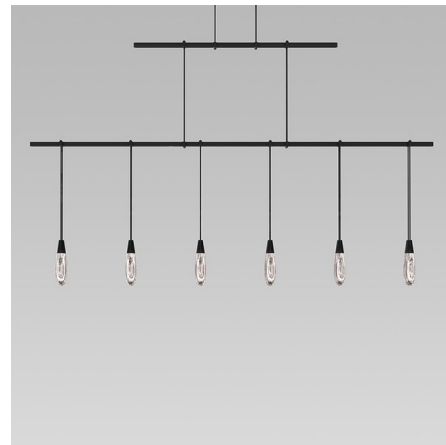

Lightology

lightology.com
866-954-4489
07-06-26

Project: _____

Company: _____

Location: _____ Fixture Type: _____

SPEC #: **SON449954**

Approved On: _____ Approved By: _____

Suspenders Linear Two Tier Pendant with Teardrops

By Sonneman

Description

Suspended from delicate Hangers, the minimal linear silhouette form a continuous in-line run using ceiling and power feed hangers. Available with a Satin Black finish. ETL and UL listed.

Luminaire 1: 6 x Teardrops
Transformer Location:
Outlet Box

Shown in satin black

Specifications

COLOR	N/A
BODY FINISH	Satin Black
WATTAGE	13.8W
DIMMER	Low Voltage Electronic
DIMENSIONS	48"W x 48"H
INTEGRATED LED MODULE	6 x LED/2.3W/24V LED

Technical Information

COLOR RENDERING	90 CRI
LAMP COLOR	3000K
LUMENS/WATT	456.52
LUMINOUS FLUX	1050 lumens

CLICK TO VIEW PRODUCT

Notes: