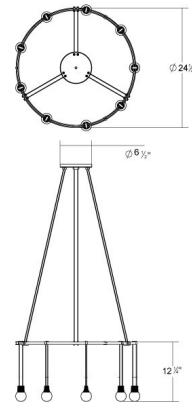

CLICK TO VIEW PRODUCT

Notes: