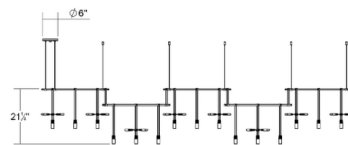

Specifications

COLOR	N/A
BODY FINISH	Satin Black
WATTAGE	72W
DIMMER	Low Voltage Electronic
DIMENSIONS	106"W x 39.25"H
INTEGRATED LED MODULE	15 x LED/4.8W/24V LED