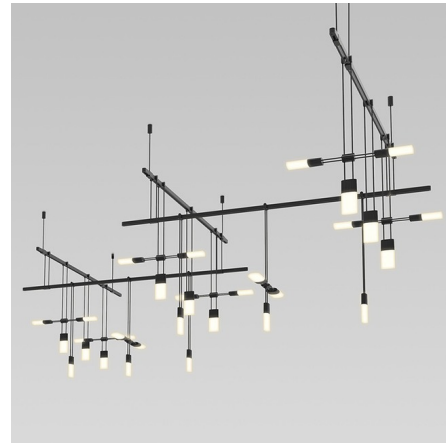

## Suspenders Zig Zag Pendant with Chiclet Clusters

By Sonneman

### Description

Power Bars suspended at right angles to each other form a broad composition arrayed across the plane of the ceiling. Available with a Satin Black finish. ETL and UL listed. Luminaire 1: 7 x Etched Chiclets Luminaire 2: 8 x Etched Chiclet Clusters Transformer Location: Surface