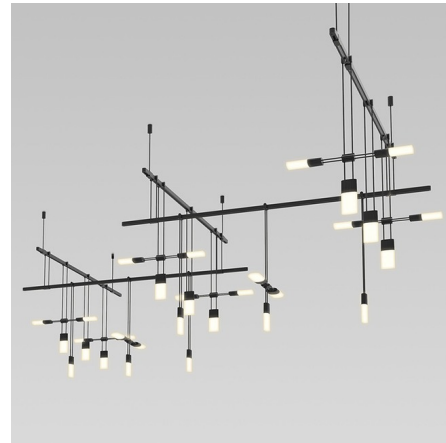

Lightology

lightology.com
866-954-4489
06-04-26

Project: _____

Company: _____

Location: _____ Fixture Type: _____

SPEC #: **SON449961**

Approved On: _____ Approved By: _____

Suspenders Zig Zag Pendant with Chiclet Clusters

By Sonneman

Description

Power Bars suspended at right angles to each other form a broad composition arrayed across the plane of the ceiling. Available with a Satin Black finish. ETL and UL listed. Luminaire 1: 7 x Etched Chiclets Luminaire 2: 8 x Etched Chiclet Clusters Transformer Location: Surface

Shown in satin black

Specifications

COLOR	N/A
BODY FINISH	Satin Black
WATTAGE	72W
DIMMER	Low Voltage Electronic
DIMENSIONS	106"W x 39.25"H
INTEGRATED LED MODULE	15 x LED/4.8W/24V LED

Technical Information

COLOR RENDERING	90 CRI
LAMP COLOR	3000K
LUMENS/WATT	742.71
LUMINOUS FLUX	3565 lumens

CLICK TO VIEW PRODUCT

Notes: