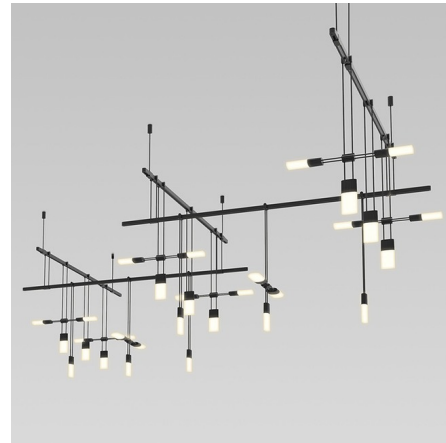

Lightology

lightology.com
866-954-4489
04-19-26

Project: _____

Company: _____

Location: _____ Fixture Type: _____

SPEC #: **SON449961**

Approved On: _____ Approved By: _____

Suspenders Zig Zag Pendant with Chiclet Clusters By SONNEMAN

Description

Power Bars suspended at right angles to each other form a broad composition arrayed across the plane of the ceiling. Available with a Satin Black finish. ETL and UL listed. Luminaire 1: 7 x Etched Chiclets Luminaire 2: 8 x Etched Chiclet Clusters Transformer Location: Surface

Shown in satin black

Specifications

COLOR	N/A
BODY FINISH	Satin Black
WATTAGE	72W
DIMMER	Low Voltage Electronic
DIMENSIONS	106"W x 39.25"H
INTEGRATED LED MODULE	15 x LED/4.8W/24V LED

Technical Information

COLOR RENDERING	90 CRI
LAMP COLOR	3000K
LUMENS/WATT	742.71
LUMINOUS FLUX	3565 lumens

CLICK TO VIEW PRODUCT

Notes: