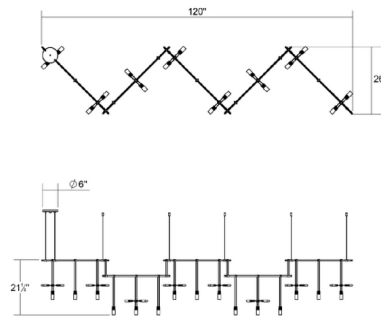

By Sonneman

Description

Power Bars suspended at right angles to each other form a broad composition arrayed across the plane of the ceiling. Available with a Satin Black finish. ETL and UL listed. Luminaire 1: 7 x Etched Chiclets Luminaire 2: 8 x Etched Chiclet Clusters Transformer Location: Surface

Shown in satin black

Specifications

COLOR	N/A
BODY FINISH	Satin Black
WATTAGE	72W
DIMMER	Low Voltage Electronic
DIMENSIONS	106"W x 39.25"H
INTEGRATED LED MODULE	15 x LED/4.8W/24V LED

Technical Information