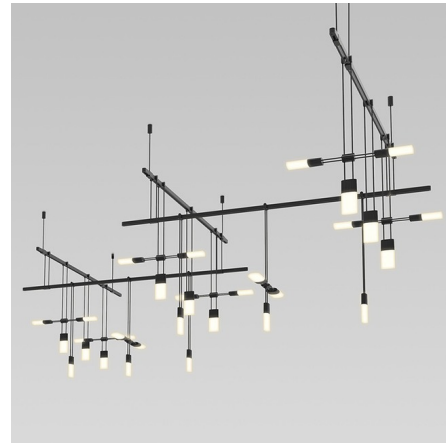

Lightology

lightology.com
866-954-4489
04-19-26

Project: _____

Company: _____

Location: _____ Fixture Type: _____

SPEC #: **SON449961**

Approved On: _____ Approved By: _____

Suspenders Zig Zag Pendant with Chiclet Clusters

By SONNEMAN

Description

Power Bars suspended at right angles to each other form a broad composition arrayed across the plane of the ceiling. Available with a Satin Black finish. ETL and UL listed. Luminaire 1: 7 x Etched Chiclets Luminaire 2: 8 x Etched Chiclet Clusters Transformer Location: Surface

Shown in satin black

Specifications

COLOR	N/A
BODY FINISH	Satin Black
WATTAGE	72W
DIMMER	Low Voltage Electronic
DIMENSIONS	106"W x 39.25"H
INTEGRATED LED MODULE	15 x LED/4.8W/24V LED

Technical Information

COLOR RENDERING	90 CRI
LAMP COLOR	3000K
LUMENS/WATT	742.71
LUMINOUS FLUX	3565 lumens

CLICK TO VIEW PRODUCT

Notes: