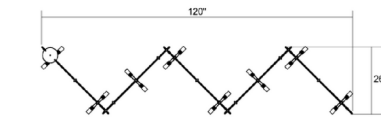

Description

Power Bars suspended at right angles to each other form a broad composition arrayed across the plane of the ceiling. Available with a Satin Black finish. ETL and UL listed. Luminaire 1: 7 x Etched Chiclets Luminaire 2: 8 x Etched Chiclet Clusters Transformer Location: Surface

Shown in satin black

Specifications

COLOR	N/A
BODY FINISH	Satin Black
WATTAGE	72W
DIMMER	Low Voltage Electronic
DIMENSIONS	106"W x 39.25"H
INTEGRATED LED MODULE	15 x LED/4.8W/24V LED

Technical Information