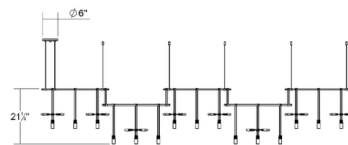

Description

Power Bars suspended at right angles to each other form a broad composition arrayed across the plane of the ceiling. Available with a Satin Black finish. ETL and UL listed. Luminaire 1: 7 x Etched Chiclets Luminaire 2: 8 x Etched Chiclet Clusters Transformer Location: Surface

Shown in satin black

Specifications

COLOR	N/A
BODY FINISH	Satin Black
WATTAGE	72W
DIMMER	Low Voltage Electronic
DIMENSIONS	106"W x 39.25"H
INTEGRATED LED MODULE	15 x LED/4.8W/24V LED

Technical Information