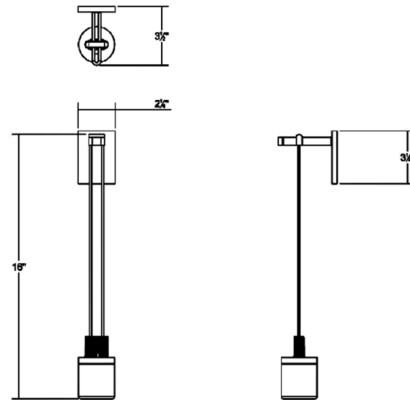

By Sonneman

Description

The Suspenders Single Wall Sconce with cased glass Drum Luminaire in a Satin Black finish.
Note: Canopy is 2.5W x 3.25H and will not install on a standard junction box - requires a 2 x 4 junction box for installation. Includes power supply which mounts inside junction box.

Shown in satin black

Specifications

COLOR	N/A
BODY FINISH	Satin Black
WATTAGE	3W
DIMMER	Low Voltage Electronic
DIMENSIONS	2.25"W x 16"H x 3.5"D
INTEGRATED LED MODULE	1 x LED/3W/120V LED

Technical Information