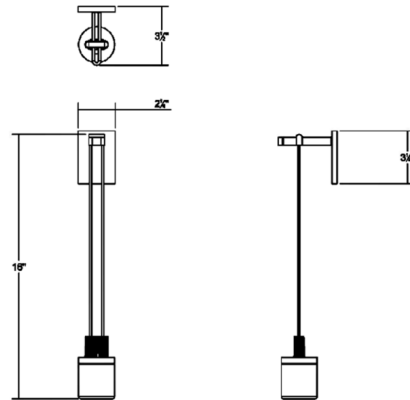

Lightology

lightology.com
866-954-4489
04-28-26

Project: _____

Company: _____

Location: _____ Fixture Type: _____

SPEC #: **SON449962**

Approved On: _____ Approved By: _____

Suspenders Single Wall Sconce with Drum Luminaire By SONNEMAN

Description

The Suspenders Single Wall Sconce with cased glass Drum Luminaire in a Satin Black finish.
Note: Canopy is 2.5W x 3.25H and will not install on a standard junction box - requires a 2 x 4 junction box for installation. Includes power supply which mounts inside junction box.

Shown in satin black

Specifications

COLOR	N/A
BODY FINISH	Satin Black
WATTAGE	3W
DIMMER	Low Voltage Electronic
DIMENSIONS	2.25"W x 16"H x 3.5"D
INTEGRATED LED MODULE	1 x LED/3W/120V LED

Technical Information