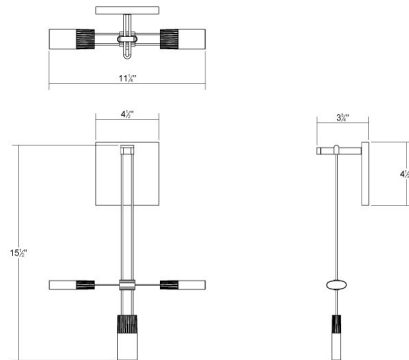

### Description

Luminaires attach to the Single Sconce Power Feed, forming a range of functional architectural Suspenders Sconces. Available with a Satin Black finish. ADA Compliant. ETL and UL listed.  
Luminaire 1: 1 x Etched Chiclet Cluster Transformer  
Location: Outlet Box

### Specifications

COLOR	N/A
BODY FINISH	Satin Black
WATTAGE	5W
DIMMER	Low Voltage Electronic
DIMENSIONS	11.25"W x 15.25"H x 3.5"D
INTEGRATED LED MODULE	1 x LED/5W/24V LED