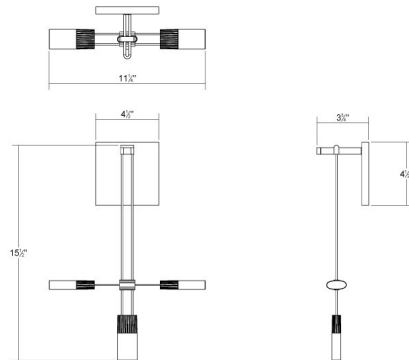

Description

Luminaires attach to the Single Sconce Power Feed, forming a range of functional architectural Suspenders Sconces. Available with a Satin Black finish. ADA Compliant. ETL and UL listed.
Luminaire 1: 1 x Etched Chiclet Cluster Transformer
Location: Outlet Box

Shown in satin black

Specifications

COLOR N/A
BODY FINISH Satin Black
WATTAGE 5W
DIMMER Low Voltage Electronic
DIMENSIONS 11.25"W x 15.25"H x 3.5"D
INTEGRATED LED MODULE 1 x LED/5W/24V LED

Technical Information