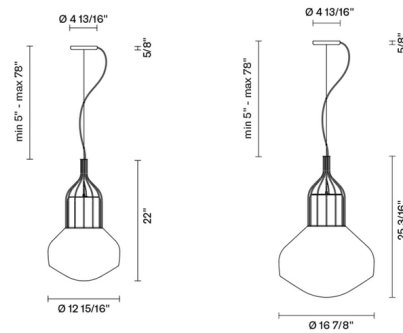

By Fabbian

Description

The Aerostat Cage Pendant is favored by designers for its unique diffuser shape reminiscent of a contemporary schoolhouse design. The Aerostat accentuates the shiny white blown glass globe with a metal cage accent. The Guillaume Delvigne designed collection offers universal appeal to both modern and more traditional design style.

Shown in brass / white

Specifications

COLOR	White
BODY FINISH	Brass
WATTAGE	27W
DIMMER	Standard 120V
DIMENSIONS	16.88"W x 25.19"H
BULB NOT INCLUDED	1 x A21/Medium (E26)/27W/120V LED

CLICK TO VIEW PRODUCT