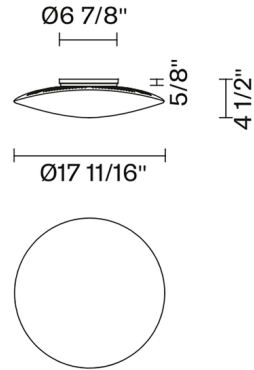

Shown in white / clear