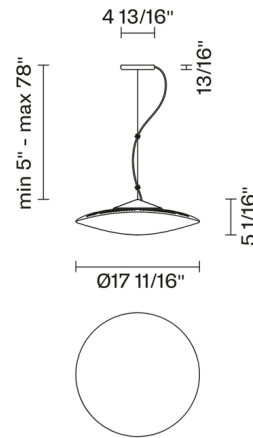

Shown in black / clear

CLICK TO VIEW PRODUCT

Notes: