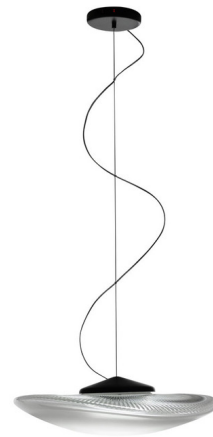

Lightology

lightology.com
866-954-4489
04-24-26

Project: _____
Company: _____
Location: _____ Fixture Type: _____
SPEC #: **FAB450119**
Approved On: _____ Approved By: _____

Loop Pendant By Fabbian

Description

The Loop Pendant hovers in the air with grace and elegance, exerting a certain charm through the movements of its form. The fine and delicate transparent sandblasted glass with a striped pattern makes it seem lightweight and airy. Loop floats peacefully in infinity, and swings as though in space, like the pleats of a skirt moving in the wind or the agile transportation of a jellyfish. This pendant can enhance classical or modern style rooms, giving a refined but unique look.

Specifications

COLOR	Clear
BODY FINISH	Black
WATTAGE	17W
DIMMER	Low Voltage Electronic
DIMENSIONS	17.69"W x 5.06"H
INTEGRATED LED MODULE	1 x LED/17W/120V LED

Technical Information

COLOR RENDERING	80 CRI
LAMP COLOR	3000K
LUMENS/WATT	108.82
LUMINOUS FLUX	1850 lumens