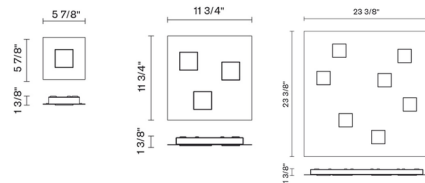

Lightology

lightology.com
866-954-4489
04-24-26

Project: _____

Company: _____

Location: _____ Fixture Type: _____

SPEC #: **FAB450132**

Approved On: _____ Approved By: _____

Quarter Square Wall/ Ceiling Light By Fabbian

Description

Just like a design that has yet to take shape on a blank page, the Quarter Wall / Ceiling Light takes form and inside a thin layer of aluminum. Light is directed to the inside of small polycarbonate cubes that give the illusion of being painted directly onto the ceiling. The wide beam and low profile of the Quarter allows them to be used in place of recessed downlights. TRIAC dimming.

Specifications

COLOR . . . . . White
BODY FINISH . . . . . White
WATTAGE 4.5W
DIMMER . . . . . Standard 120V
DIMENSIONS . . . . . 5.88"W x 5.88"H x 1.38"D
INTEGRATED LED MODULE . . . . . 1 x LED/4.5W/120V LED

Technical Information

BEAM ANGLE . . . . . 180°
COLOR RENDERING . . . . . 80 CRI
LAMP COLOR 3000K
LUMENS/WATT 88.89
LUMINOUS FLUX . . . . . 400 lumens

Shown in white / white

CLICK TO VIEW PRODUCT

Notes: