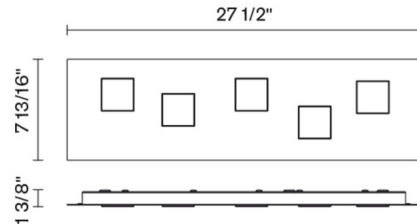

Lightology

lightology.com
866-954-4489
12-24-25

Project: _____

Company: _____

Location: _____ Fixture Type: _____

SPEC #: **FAB450139**

Approved On: _____ Approved By: _____

Quarter Linear Wall / Ceiling Light

By Fabbian

Description

Just like a design that has yet to take shape on a blank page, the Quarter Linear Wall / Ceiling Light takes form and inside a thin layer of aluminum. Light is directed to the inside of small polycarbonate cubes that give the illusion of being painted directly onto the ceiling. The wide beam and low profile of the Quarter allows them to be used in place of recessed downlights. TRIAC dimming.

Specifications

COLOR . . . . . White
BODY FINISH . . . . . Black
WATTAGE 22.5W
DIMMER . . . . . Standard 120V
DIMENSIONS . . . . . 27.5"W x 1.38"H x 7.81"D
INTEGRATED LED MODULE . . . . . 5 x LED/4.5W/120V LED

Technical Information

BEAM ANGLE . . . . . 180°
COLOR RENDERING . . . . . 80 CRI
LAMP COLOR 3000K
LUMENS/WATT 444.44
LUMINOUS FLUX . . . . . 2000 lumens

Shown in black / white

CLICK TO VIEW PRODUCT

Notes: