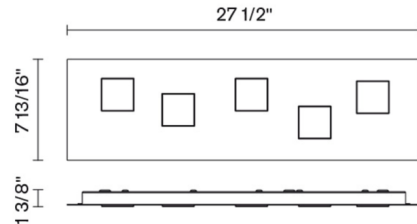

Lightology

lightology.com
866-954-4489
07-09-26

Project: _____

Company: _____

Location: _____ Fixture Type: _____

SPEC #: **FAB450139**

Approved On: _____ Approved By: _____

Quarter Linear Wall / Ceiling Light

By Fabbian

Description

Just like a design that has yet to take shape on a blank page, the Quarter Linear Wall / Ceiling Light takes form and inside a thin layer of aluminum. Light is directed to the inside of small polycarbonate cubes that give the illusion of being painted directly onto the ceiling. The wide beam and low profile of the Quarter allows them to be used in place of recessed downlights. TRIAC dimming.

Specifications

COLOR . . . . . White
BODY FINISH . . . . . Black
WATTAGE 22.5W
DIMMER . . . . . Standard 120V
DIMENSIONS . . . . . 27.5"W x 1.38"H x 7.81"D
INTEGRATED LED MODULE . . . . . 5 x LED/4.5W/120V LED

Technical Information

BEAM ANGLE . . . . . 180°
COLOR RENDERING . . . . . 80 CRI
LAMP COLOR 3000K
LUMENS/WATT 444.44
LUMINOUS FLUX . . . . . 2000 lumens

Shown in black / white

CLICK TO VIEW PRODUCT

Notes: