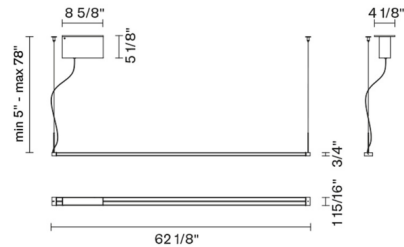

Lightology

lightology.com
866-954-4489
06-20-26

Project: _____

Company: _____

Location: _____ Fixture Type: _____

SPEC #: **FAB450147**

Approved On: _____ Approved By: _____

Pivot Linear Suspension By Fabbian

Description

The solid and streamlined Pivot is a refined architectural minimalist linear pendant adjustable 360 degrees with direct or indirect illumination to provide light where needed. Features a floating canopy to provide mounting flexibility when junction boxes are not in ideal locations. Painted aluminum finish with polycarbonate diffuser. Includes LED driver. Note: Optional accessories available to connect pendant lengths, sold separately.

Specifications

COLOR	N/A
BODY FINISH	Anthracite
WATTAGE	70W
DIMMER	Low Voltage Electronic
DIMENSIONS	62.13"L x 1.94"W x 0.75"H
INTEGRATED LED MODULE	1 x LED/70W/120V LED

Technical Information

COLOR RENDERING	80 CRI
LAMP COLOR	3000K
LUMENS/WATT	107.14
LUMINOUS FLUX	7500 lumens

Notes:

Shown in anthracite

CLICK TO VIEW PRODUCT