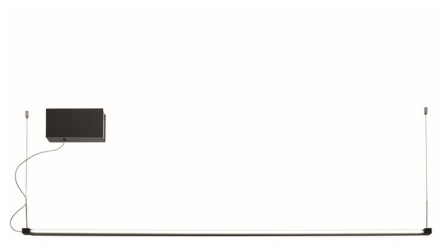

By Fabbian

Description

The solid and streamlined Pivot is a refined architectural minimalist linear pendant adjustable 360 degrees with direct or indirect illumination to provide light where needed. Features a floating canopy to provide mounting flexibility when junction boxes are not in ideal locations. Painted aluminum finish with polycarbonate diffuser. Includes LED driver. Note: Optional accessories available to connect pendant lengths, sold separately.

Specifications

COLOR	N/A
BODY FINISH	Anthracite
WATTAGE	70W
DIMMER	Low Voltage Electronic
DIMENSIONS	62.13"L x 1.94"W x 0.75"H
INTEGRATED LED MODULE	1 x LED/70W/120V LED

Technical Information

COLOR RENDERING	80 CRI
LAMP COLOR	3000K
LUMENS/WATT	107.14
LUMINOUS FLUX	7500 lumens