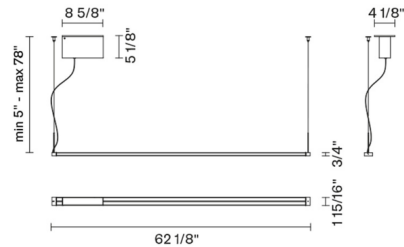

CLICK TO VIEW PRODUCT

Notes: