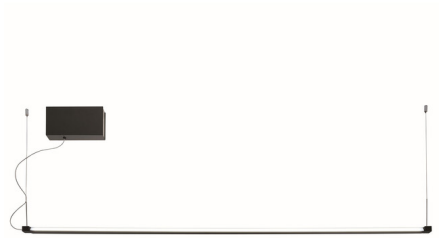

Lightology

lightology.com
866-954-4489
06-20-26

Project: _____

Company: _____

Location: _____ Fixture Type: _____

SPEC #: **FAB450147**

Approved On: _____ Approved By: _____

Pivot Linear Suspension By Fabbian

Description

The solid and streamlined Pivot is a refined architectural minimalist linear pendant adjustable 360 degrees with direct or indirect illumination to provide light where needed. Features a floating canopy to provide mounting flexibility when junction boxes are not in ideal locations. Painted aluminum finish with polycarbonate diffuser. Includes LED driver. Note: Optional accessories available to connect pendant lengths, sold separately.

Specifications

COLOR	N/A
BODY FINISH	Anthracite
WATTAGE	70W
DIMMER	Low Voltage Electronic
DIMENSIONS	62.13"L x 1.94"W x 0.75"H
INTEGRATED LED MODULE	1 x LED/70W/120V LED

Technical Information

COLOR RENDERING	80 CRI
LAMP COLOR	3000K
LUMENS/WATT	107.14
LUMINOUS FLUX	7500 lumens

Notes:

Shown in anthracite