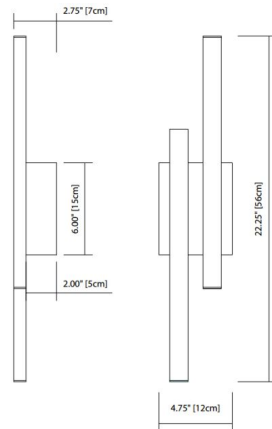

By Elan

Description

The sleek Idril Wall Light features a Brushed Nickel, White, Matte Black, or Chrome finish with etched acrylic diffusers. ETL listed.

Specifications

COLOR White
BODY FINISH Brushed Nickel
WATTAGE 17W
DIMMER Low Voltage Electronic
DIMENSIONS 4.75"W x 22.25"H x 2.75"D
INTEGRATED LED MODULE 1 x LED/17W/120V LED

Technical Information

COLOR RENDERING 80 CRI
LAMP COLOR 3000K
LUMENS/WATT 26.06
LUMINOUS FLUX 443 lumens

Shown in brushed nickel / white

CLICK TO VIEW PRODUCT

Notes: