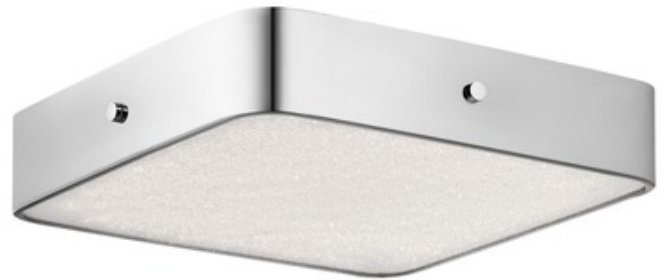

BRAND

Elan

DESCRIPTION

Crystal Moon Square Ceiling Flush Mount features a Chrome or Brushed Nickel finish with a Clear cubic zirconia chip diffuser. Integrated 39.6 watt 120 volt 3000K LED light source. 15.75 inch width x 3.25 inch height. ETL listed.

SHADE COLOR	Clear
BODY FINISH	Chrome
WATTAGE	39.6W
DIMMER	Low Voltage Electronic
DIMENSIONS	15.75"W x 3.25"H
INTEGRATED LED MODULE	
LAMP	1 x LED/39.6W/120V LED

Technical Information

LUMINOUS FLUX	1984 lumens
LUMENS/WATT	50.10
LAMP COLOR	3000K
COLOR RENDERING	80 CRI