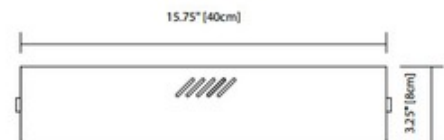

COMPANY	PROJECT	FIXTURE TYPE	APPROVED BY	DATE