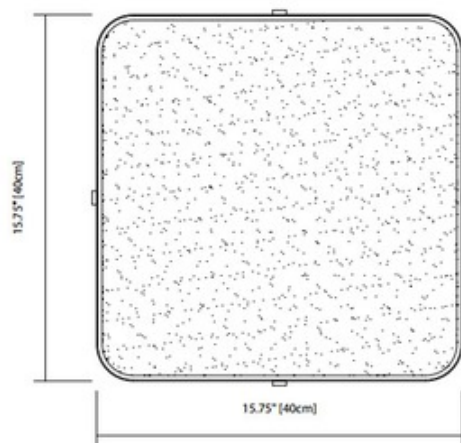

COMPANY	PROJECT	FIXTURE TYPE	APPROVED BY	DATE