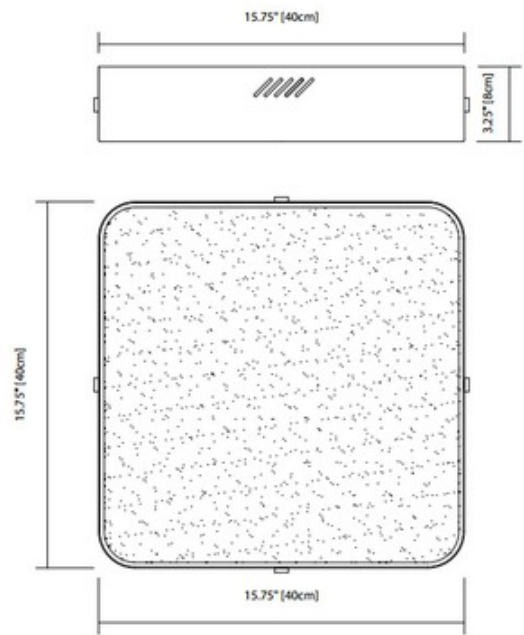

Technical Information

LUMINOUS FLUX	1984 lumens
LUMENS/WATT	50.10
LAMP COLOR	3000K
COLOR RENDERING	80 CRI

SPEC # ELN450197