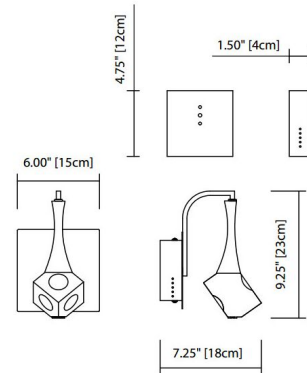

### Description

The glamorous Rockne Wall Light features a Chrome finish with a gleaming clear K9 crystal diffuser. Two lamping options. HAL: One 20 watt 12 volt G4 base halogen bulb is included. LED: One 4.98 watt 120 volt 3000K LED module is included. 6 inch width x 9.25 inch height x 7.25 inch depth. ETL listed.

### Specifications

COLOR	Crystal
BODY FINISH	Chrome
WATTAGE	5W
DIMMER	Low Voltage Electronic
DIMENSIONS	6"W x 9.25"H x 7.25"D
INTEGRATED LED MODULE	1 x LED/4.98W/120V LED