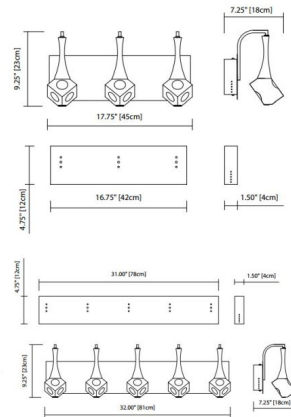

Shown in chrome / crystal